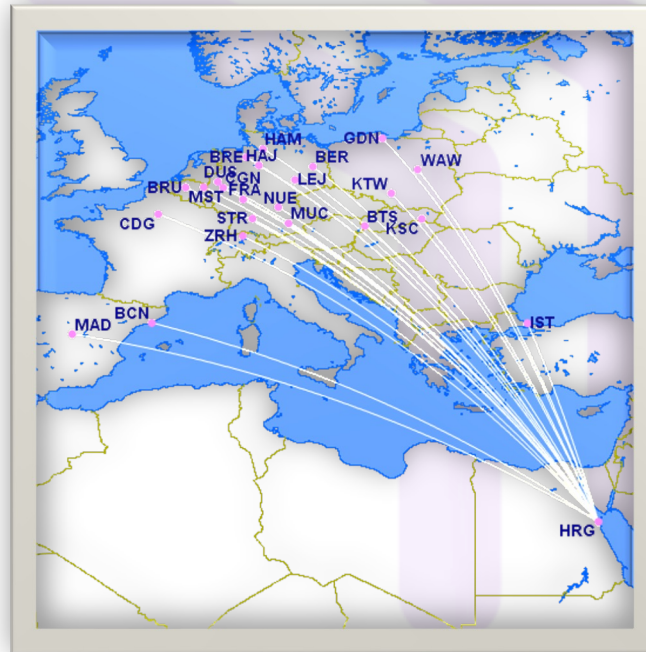

✈ Aircraft

Airbus 320

Boeing 737-800

✈ Capacity

180 or 177 economy

189 or 186 economy

SWISS GROUP INTERNATIONAL – REPRESENTATIVE OF SKY VISION AIRLINES AND STAR EAST AIRLINES

Swiss Group International SGI AG is the official EU representative of Sky Vision Airlines, founded in 2022 and based in Egypt.

As well as the representative of Star East Airlines, founded in 2018, also based in Romania.

In 2022, the first commercial charter flights for the European market will be operated on behalf of Swiss Group International SGI AG.

Hurghada (HRG):

Munich	(MUC)
Nuremberg	(NUE)
Stuttgart	(STR)
Frankfurt	(FRA)
Dusseldorf	(DUS)
Cologne	(CGN)
Leipzig	(LEJ)
Berlin	(BER)
Bremen	(BRE)
Hanover	(HAJ)
Hamburg	(HAM)
Zurich	(ZRH)
Paris	(CDG)
Madrid	(MAD)
Barcelona	(BCN)
Brussels	(BRU)
Maastricht	(MST)
Bratislava	(BTS)
Košice	(KSC)
Warsaw	(WAW)
Katowice	(KTW)
Gdansk	(GDN)
Istanbul	(IST)